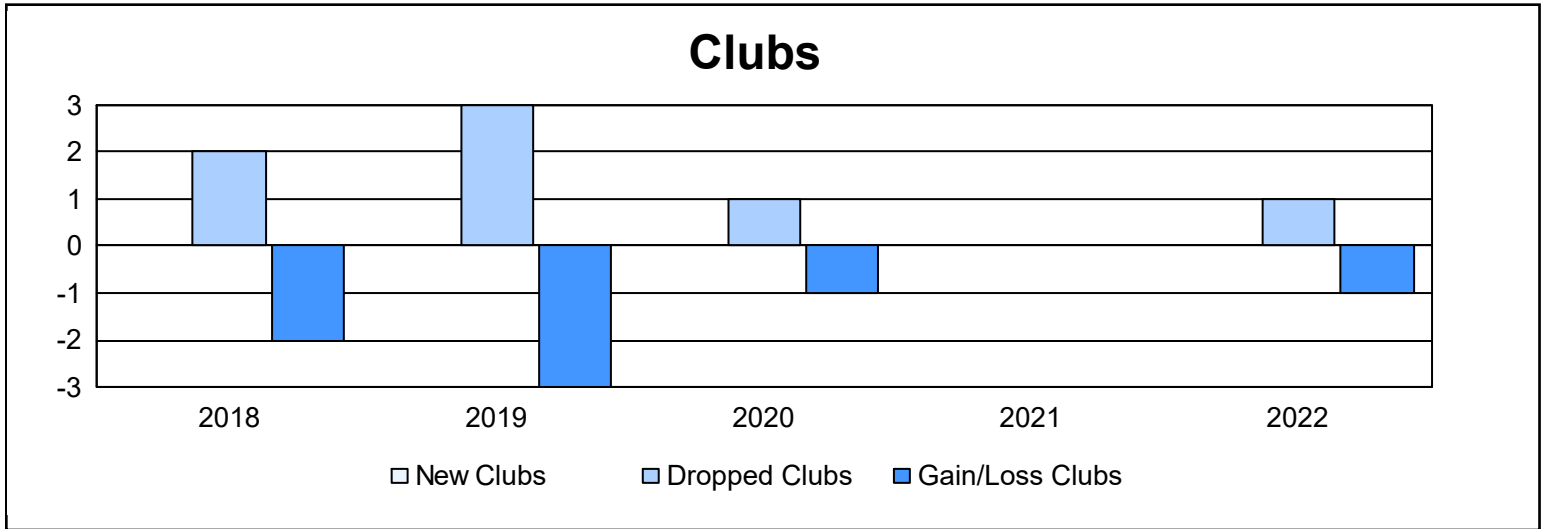

Year	New Clubs	Dropped Clubs	Gain/ Loss Clubs	New Members	Charter Members	Reinstate Members	Transfer Members	Total Member Added	Total Members Dropped	Gain/ Loss Members
2017-2018	0	2	-2	144	2	10	2	158	166	-8
2018-2019	0	3	-3	124	12	7	4	147	177	-30
2019-2020	0	1	-1	87	2	4	2	95	164	-69
2020-2021	0	0	0	175	0	2	1	178	79	99
2021-2022	0	1	-1	84	0	5	2	91	204	-113
<b>Average</b>	<b>0</b>	<b>1</b>	<b>-1</b>	<b>123</b>	<b>3</b>	<b>6</b>	<b>2</b>	<b>134</b>	<b>158</b>	<b>-24</b>

### Membership Composition June 2022 Cumulative