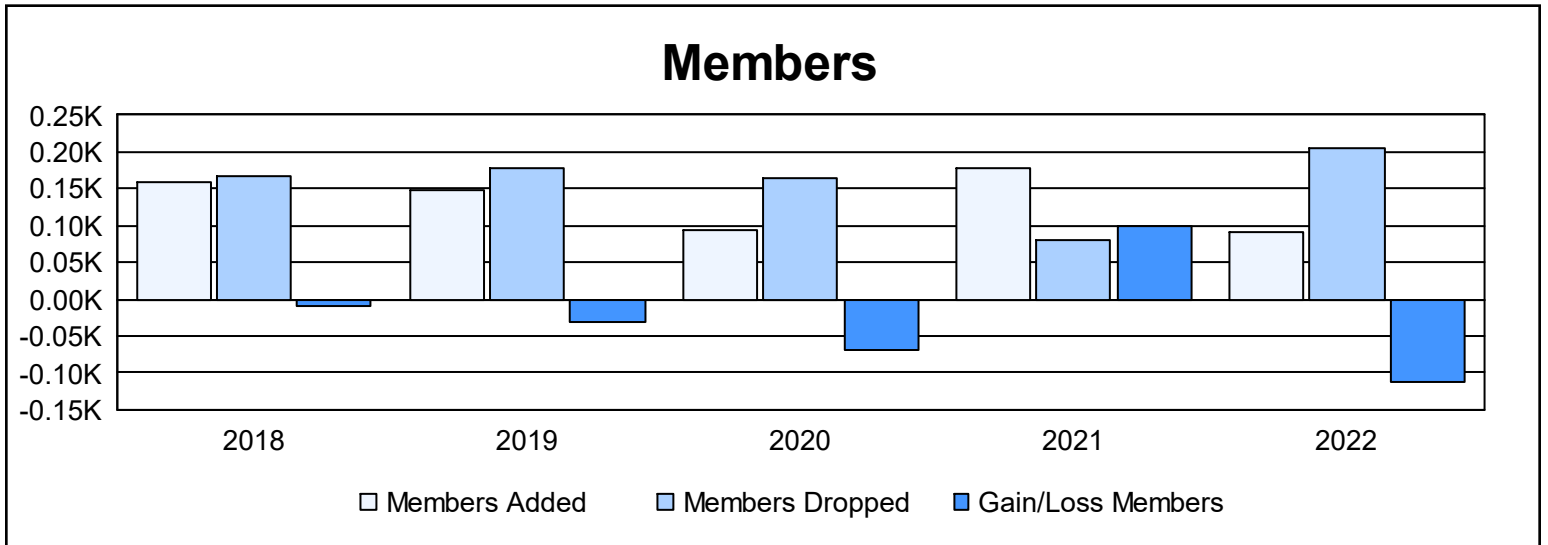

Year	New Clubs	Dropped Clubs	Gain/ Loss Clubs	New Members	Charter Members	Reinstate Members	Transfer Members	Total Member Added	Total Members Dropped	Gain/ Loss Members
2017-2018	0	2	-2	144	2	10	2	158	166	-8
2018-2019	0	3	-3	124	12	7	4	147	177	-30
2019-2020	0	1	-1	87	2	4	2	95	164	-69
2020-2021	0	0	0	175	0	2	1	178	79	99
2021-2022	0	1	-1	84	0	5	2	91	204	-113
<b>Average</b>	<b>0</b>	<b>1</b>	<b>-1</b>	<b>123</b>	<b>3</b>	<b>6</b>	<b>2</b>	<b>134</b>	<b>158</b>	<b>-24</b>

### Membership Composition June 2022 Cumulative